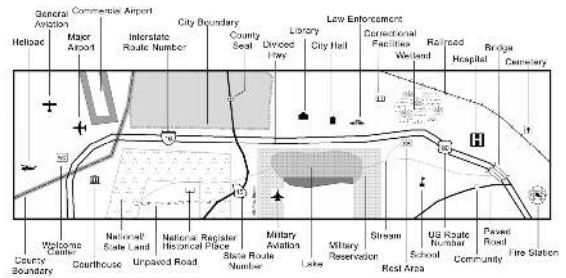

Created by the Office of Transportation Data on 12/14/2020.