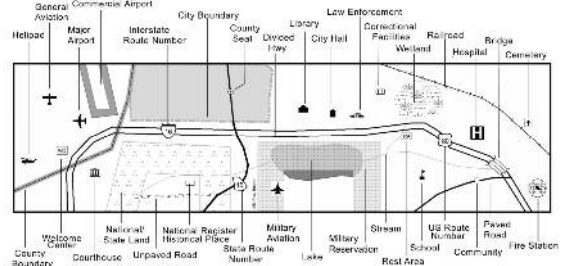

Created by the Office of Transportation Data on 12/14/2020.