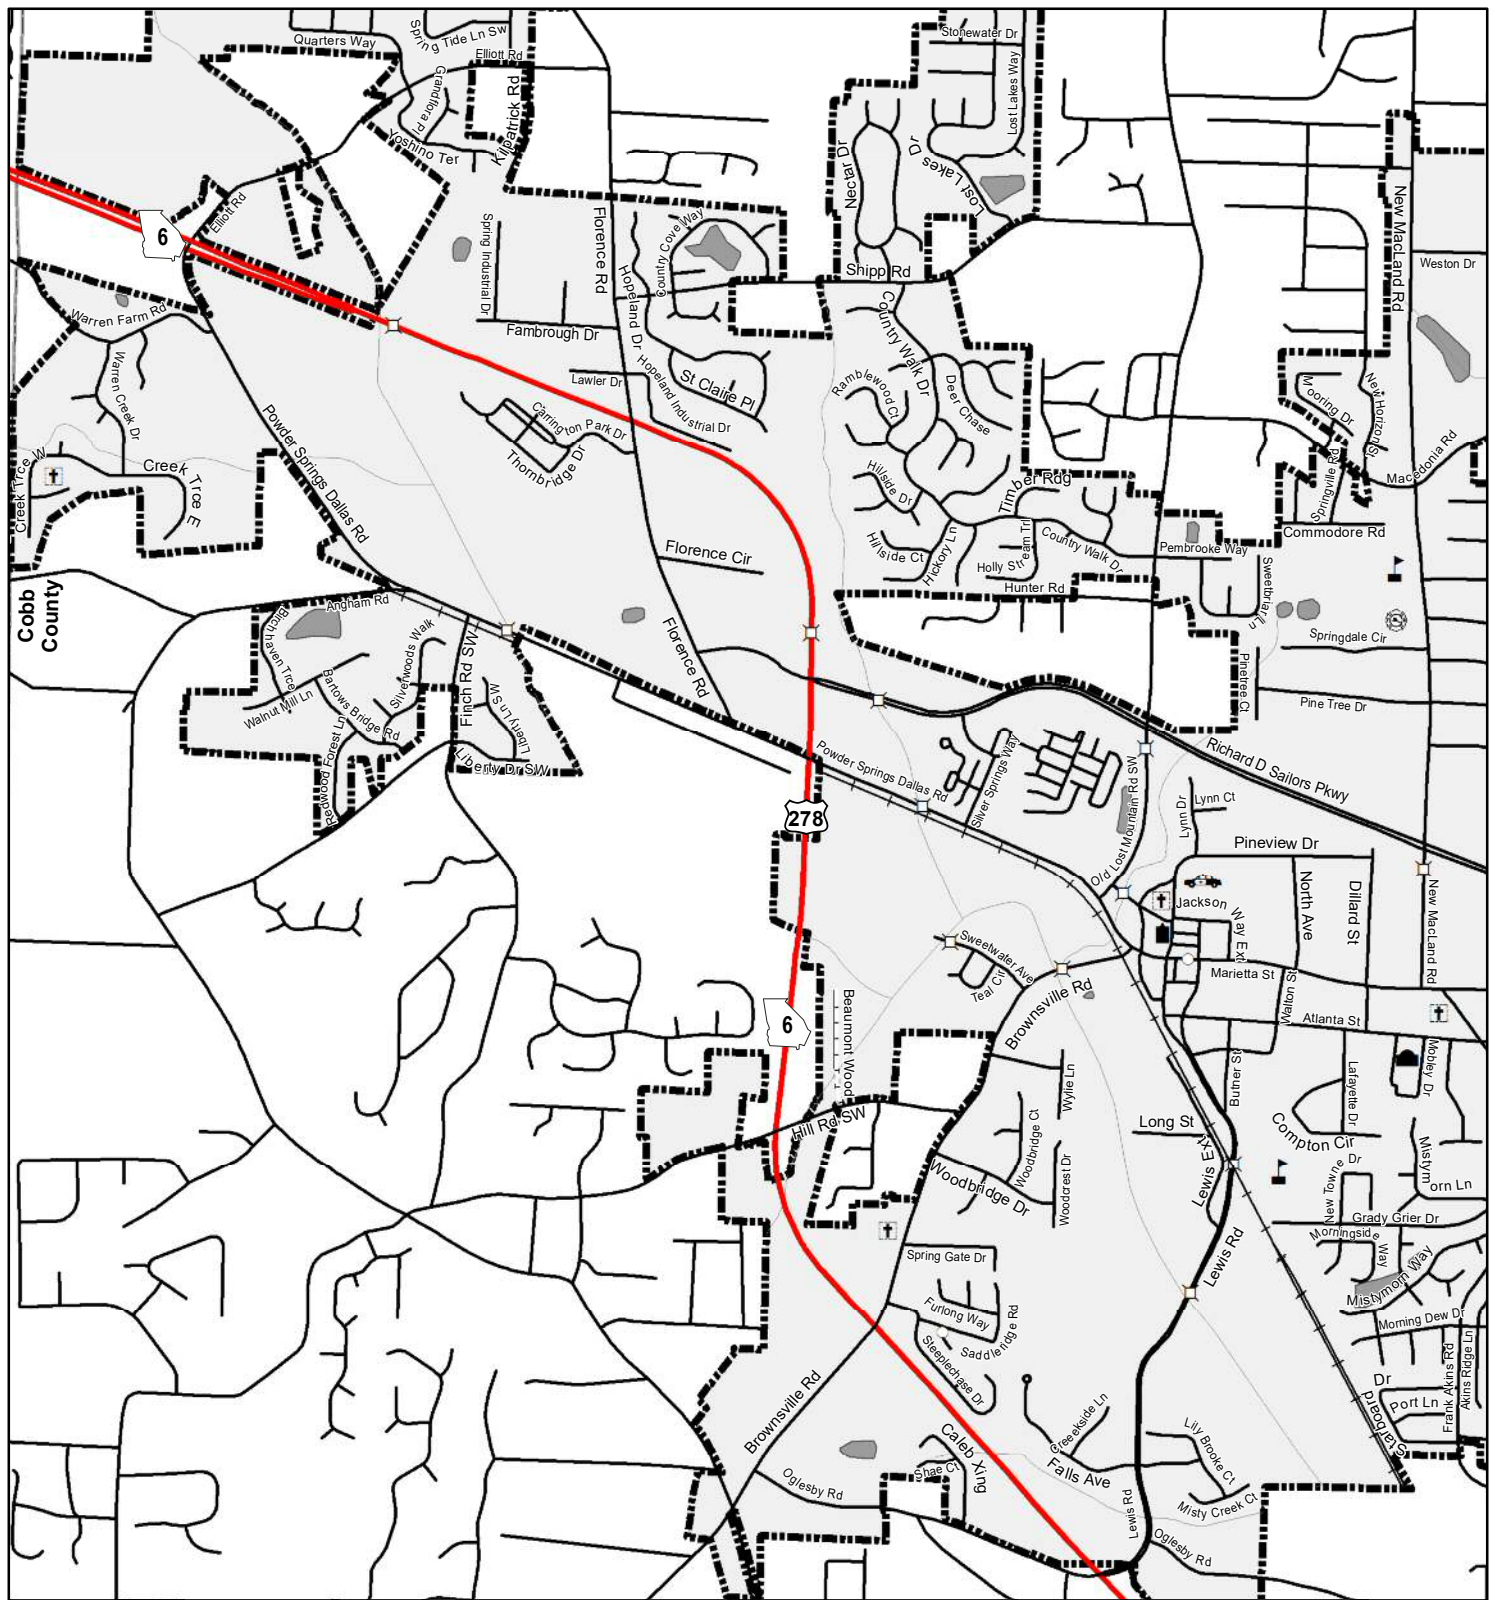

Created by the Office of Transportation Data on 12/14/2020.